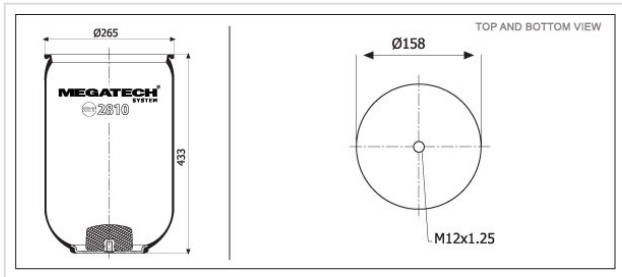

2810 PTB W/O PLATE SERVICE ASSEMBLY

2810 PTB

W/O PLATE SERVICE ASSEMBLY

VEHICLE	OE
Bpw	05.429.41.09.0
Pegaso	174933
Man	81.43601.6019