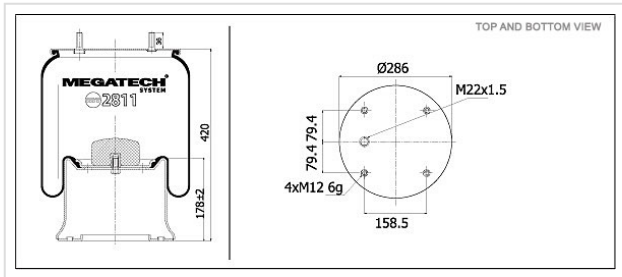

2811 K2 Air Spring With Metal Piston

2811 K2

Air Spring With Metal Piston

VEHICLE

Bpw

OE

05.429.42.04.0