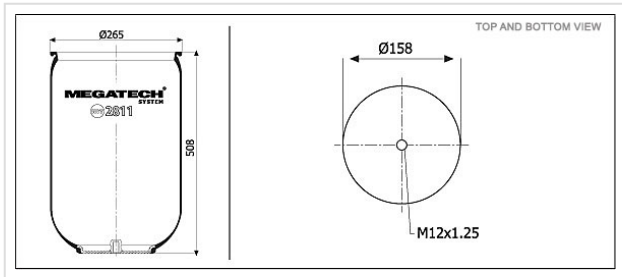

2811 PT W/O PLATE SERVICE ASSEMBLY

2811 PT

W/O PLATE SERVICE ASSEMBLY

VEHICLE	OE
Scania	138 6200
MERITOR	MLF 7167
Renault	5.000.745.918
Daf	1384 274
Man	81.43601 0048