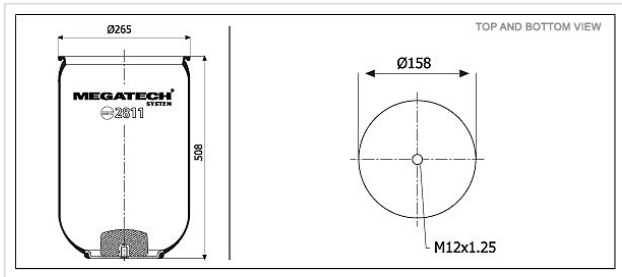

2811 PTB W/O PLATE SERVICE ASSEMBLY

2811 PTB

W/O PLATE SERVICE ASSEMBLY

VEHICLE	OE
Scania	1386200
KASSBOHRER	4.731.029.000
Renault	5.000.745.918
Man	81.43601.6019
Man	81.43601.0048