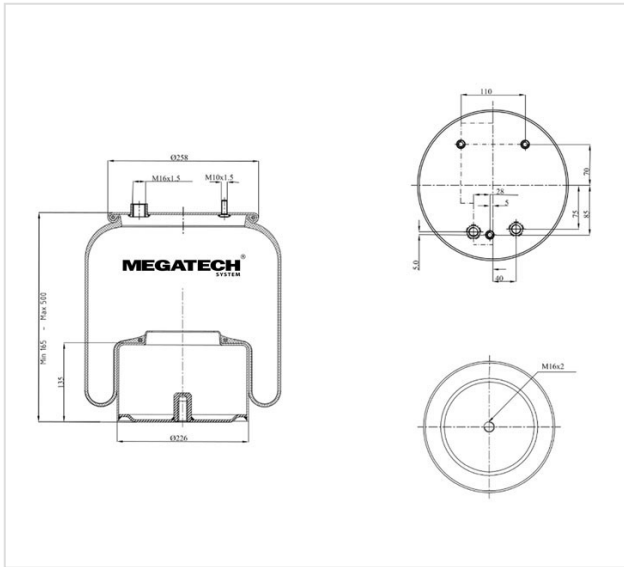

2836 2K1 Air Spring With Metal Piston

2836 2K1

Air Spring With Metal Piston

| VEHICLE | OE |
|-----------|--------------|
| Daf | 0 388 167 |
| Daf | 0 388 169 |
| Daf | 0 388 168 |
| Contitech | 836 M2 K1 |
| Firestone | W01-M58-8721 |