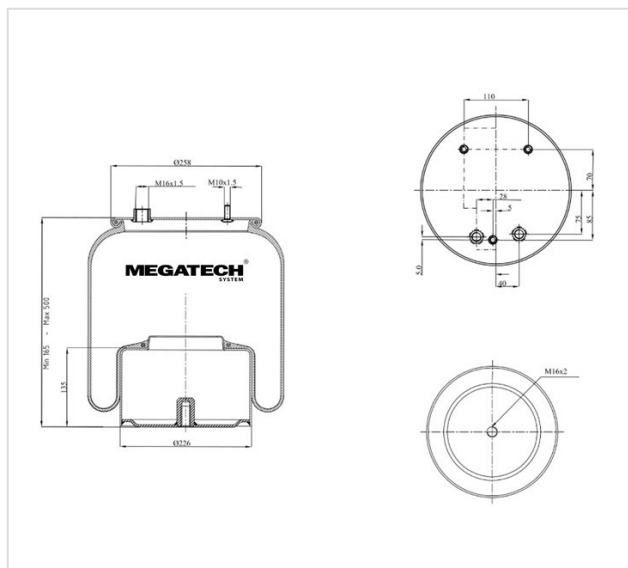

2836 2K1 Air Spring With Metal Piston

2836 2K1

Air Spring With Metal Piston

VEHICLE	OE
Daf	0 388 167
Daf	0 388 169
Daf	0 388 168
Contitech	836 M2 K1
Firestone	W01-M58-8721