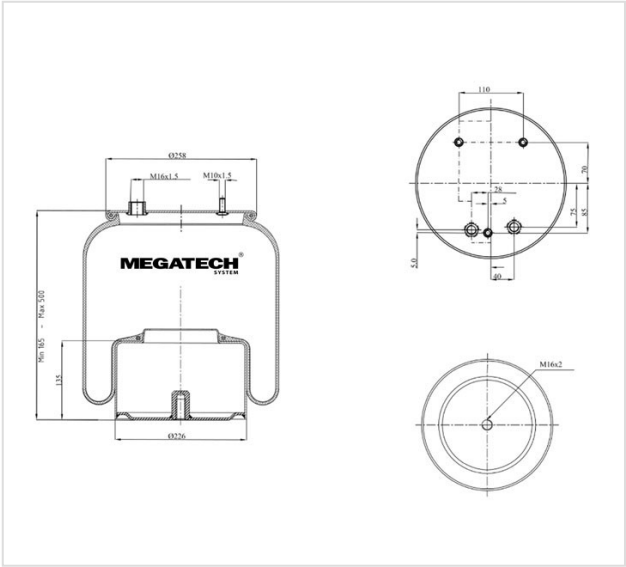

2836 2K1 Air Spring With Metal Piston

2836 2K1

Air Spring With Metal Piston

| VEHICLE | OE |
|-----------|--------------|
| Daf | 0 388 167 |
| Daf | 0 388 169 |
| Daf | 0 388 168 |
| Contitech | 836 M2 K1 |
| Firestone | W01-M58-8721 |