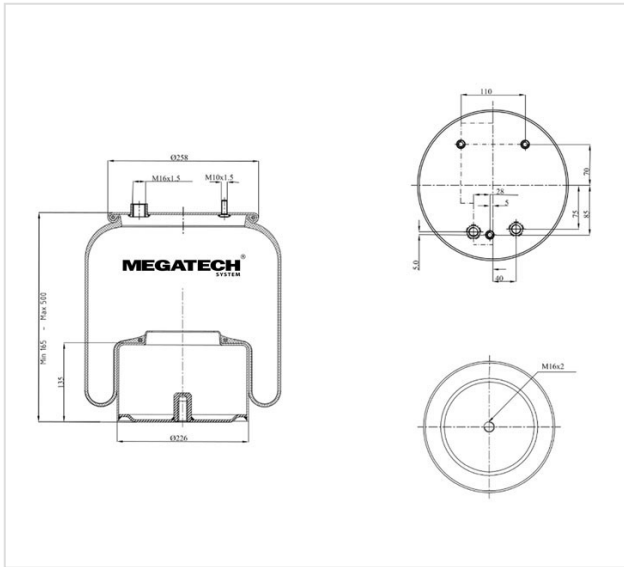

# 2836 2K1 Air Spring With Metal Piston

## 2836 2K1