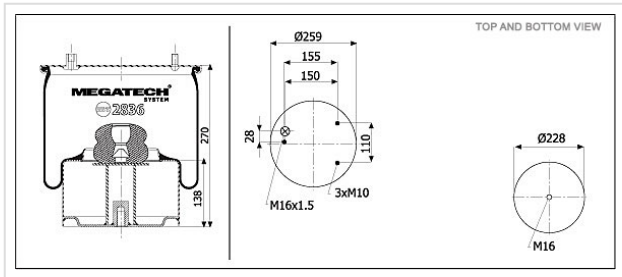

2836 K6 Air Spring With Metal Piston

2836 K6

Air Spring With Metal Piston

VEHICLE	OE
Volvo	1 611 776
Magirus	0249 1566
Evo(dc)	A 383 327 00 01
Mercedes	A 303 327 00 01
Daf	0 627 584