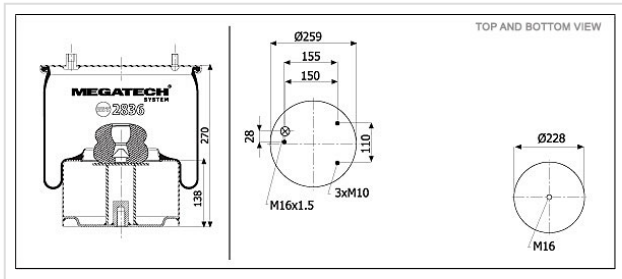

2836 K6 Air Spring With Metal Piston

2836 K6

Air Spring With Metal Piston

VEHICLE	OE
Volvo	1 611 776
Magirus	0249 1566
Evo(dc)	A 383 327 00 01
Mercedes	A 303 327 00 01
Daf	0 627 584