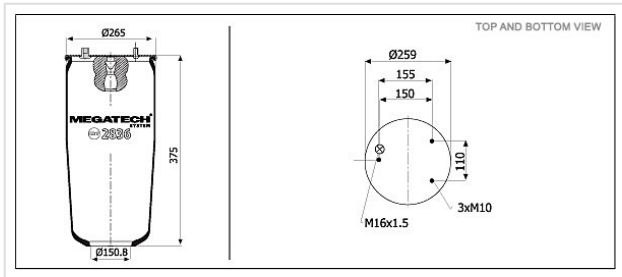

# 2836 P1 Air Spring With Metal Piston

## 2836 P1

Air Spring With Metal Piston

**VEHICLE**

**OE**

Daf

0 513 985