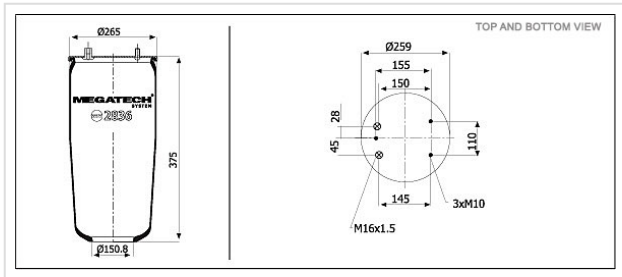

2836 P2 Air Spring With Top Plate

2836 P2

Air Spring With Top Plate

VEHICLE

OE

Daf

0 513 982