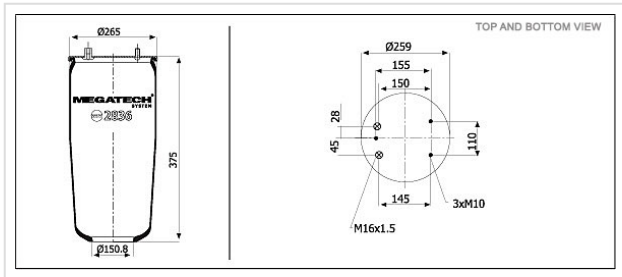

# 2836 P2 Air Spring With Top Plate

## 2836 P2

Air Spring With Top Plate

**VEHICLE**

**OE**

Daf

0 513 982