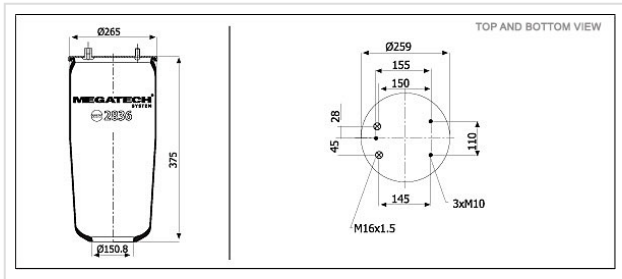

2836 P2 Air Spring With Top Plate

2836 P2

Air Spring With Top Plate

VEHICLE

OE

Daf

0 513 982