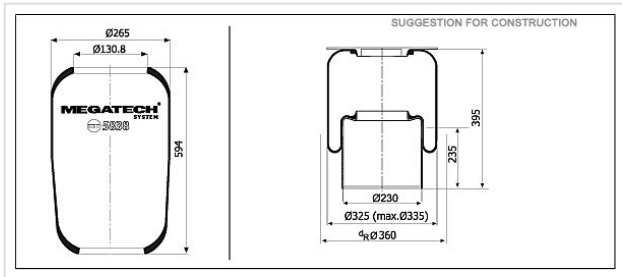

5838 L Rolling Lob

5838 L

Rolling Lob

VEHICLE

Mercedes

OE

A 674 328 00 01