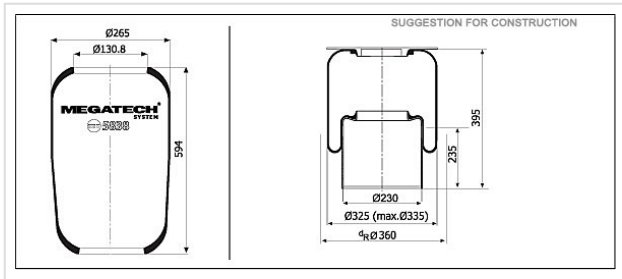

5838 L Rolling Lob

5838 L

Rolling Lob

VEHICLE

Mercedes

OE

A 674 328 00 01