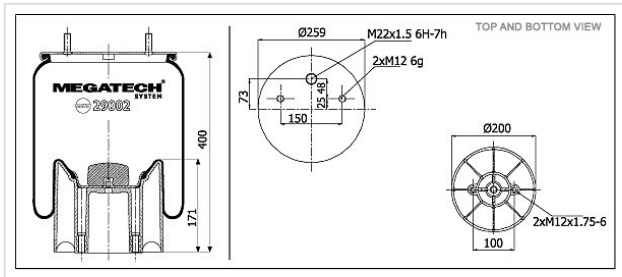

29002 KPA8 Air Spring With Plastic Piston

29002 KPA8

Air Spring With Plastic Piston

VEHICLE	OE
Mercedes	A 318 328 00 01
Weweler	212 21307
Weweler	US 87EUR0F
Mercedes	A946 328 1401
Weweler	US 07 364