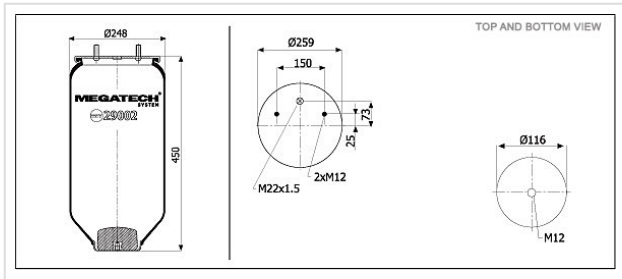

29002 PA8 Air Spring With Top Plate

29002 PA8

Air Spring With Top Plate

VEHICLE	OE
Gigant	247100
Weweler	US 07364
Mercedes	21221307
Ror	21221307