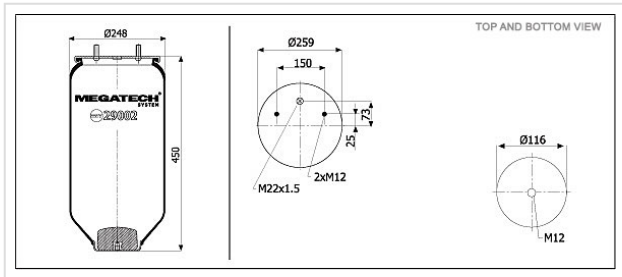

29002 PA8 Air Spring With Top Plate

29002 PA8

Air Spring With Top Plate

VEHICLE	OE
Gigant	247100
Weweler	US 07364
Mercedes	21221307
Ror	21221307