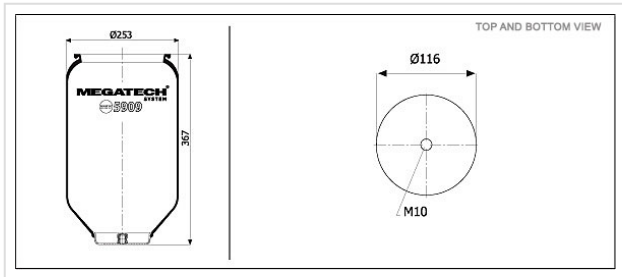

5909 PT W/O PLATE SERVICE ASSEMBLY

5909 PT

W/O PLATE SERVICE ASSEMBLY

VEHICLE	OE
Gigant	19 60 38
Evo	4.731.040.000
Bpw	02.2002.24.70.0
Granning	15.932
KASSBOHRER	4 731 040 000