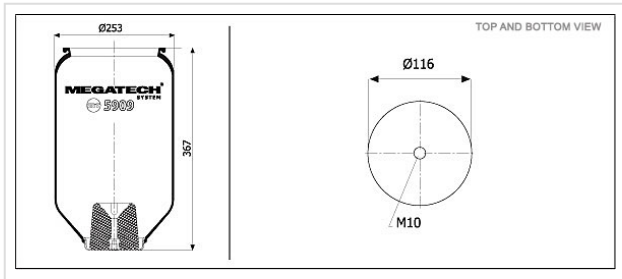

5909 PTB W/O PLATE SERVICE ASSEMBLY

5909 PTB

W/O PLATE SERVICE ASSEMBLY

VEHICLE	OE
Volvo	20 585 206
Volvo	20 531 984
Volvo	20 456 150
Volvo	20 427 800
Volvo	317 16 92