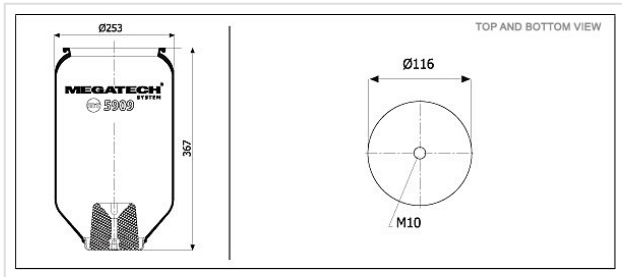

5909 PTB W/O PLATE SERVICE ASSEMBLY

5909 PTB

W/O PLATE SERVICE ASSEMBLY

VEHICLE	OE
Volvo	20 585 206
Volvo	20 531 984
Volvo	20 456 150
Volvo	20 427 800
Volvo	317 16 92