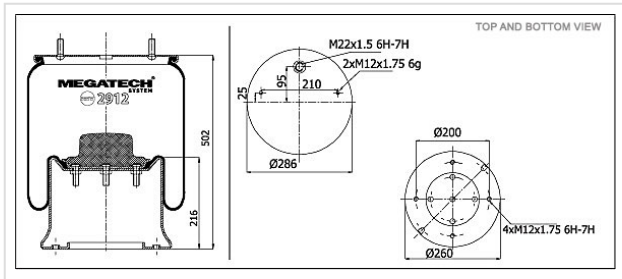

2912 K01 METAL PISTON

2912 K01

METAL PISTON

VEHICLE	OE
Saf	2926 N P01
Weweler	US 07 380
Saf	3.229.0030.00