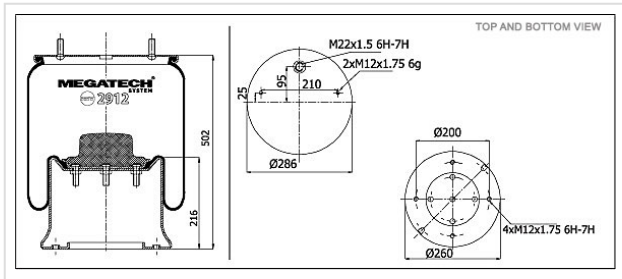

# 2912 K01 METAL PISTON

**2912 K01**

**METAL PISTON**

VEHICLE	OE
Saf	2926 N P01
Weweler	US 07 380
Saf	3.229.0030.00