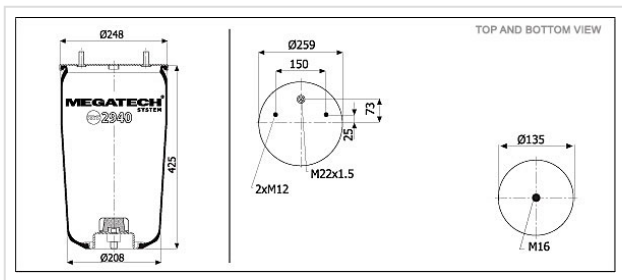

2940 P Air Spring With Top Plate

2940 P

Air Spring With Top Plate

VEHICLE	OE
Bpw	05.429.40.91.0
Bpw	05.429.40.93.1
Bpw	05.429.40.94.1