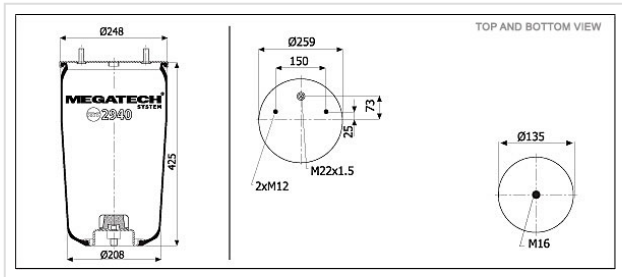

2940 P Air Spring With Top Plate

2940 P

Air Spring With Top Plate

VEHICLE	OE
Bpw	05.429.40.91.0
Bpw	05.429.40.93.1
Bpw	05.429.40.94.1