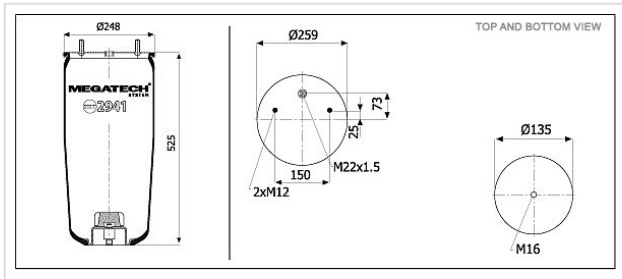

# 2941 P Air Spring With Top Plate

## 2941 P

Air Spring With Top Plate

VEHICLE

OE

Bpw

05.429.40.03.0