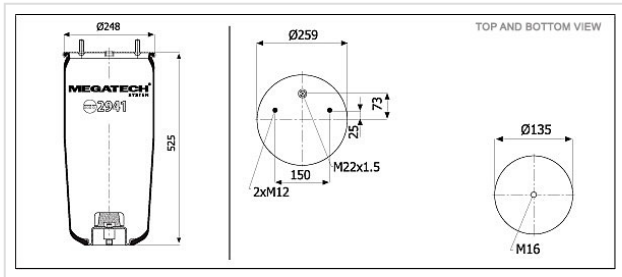

2941 P Air Spring With Top Plate

2941 P

Air Spring With Top Plate

VEHICLE

OE

Bpw

05.429.40.03.0