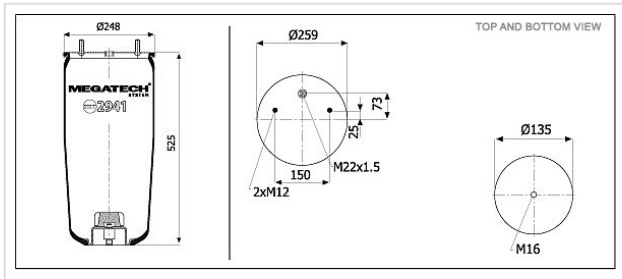

2941 P Air Spring With Top Plate

2941 P

Air Spring With Top Plate

VEHICLE

OE

Bpw

05.429.40.03.0