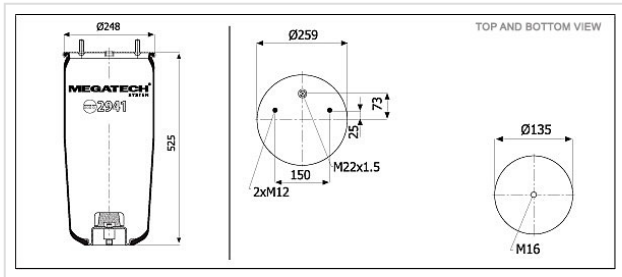

# 2941 P Air Spring With Top Plate

## 2941 P

Air Spring With Top Plate

**VEHICLE**

**OE**

Bpw

05.429.40.03.0