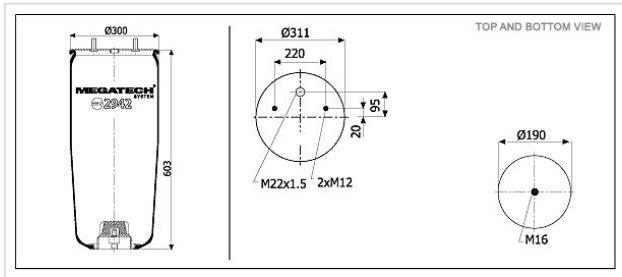

# 2942 P Air Spring With Top Plate

**2942 P**

**Air Spring With Top Plate**

**VEHICLE**

**OE**

Bpw

05.429.40.05.0