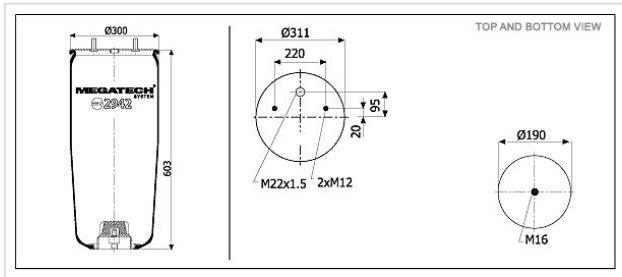

2942 P Air Spring With Top Plate

2942 P

Air Spring With Top Plate

VEHICLE

OE

Bpw

05.429.40.05.0