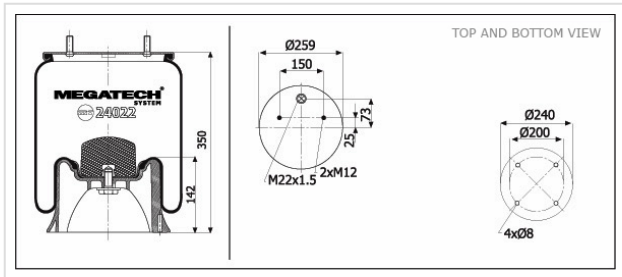

24022 KP03 Air Spring With Plastic Piston

24022 KP03

Air Spring With Plastic Piston

| VEHICLE | OE |
|---------|---------------|
| Saf | 3.229.2129.00 |
| Saf | 3.229.0029.00 |
| Saf | 3.229.2429.00 |
| Saf | 3.229.2229.00 |