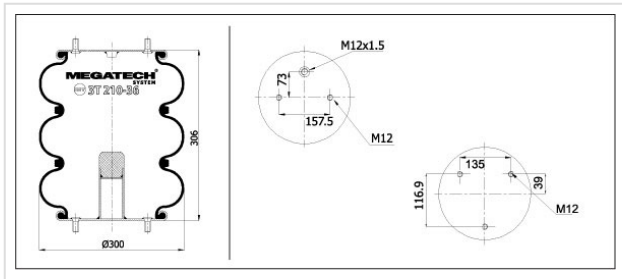

3T 210-36 MP0 Tripple Convoluted

3T 210-36 MP0

Tripple Convoluted

VEHICLE	OE
Gigant	88 1205
Granning	15821
Weweler	USN 5100 10DX