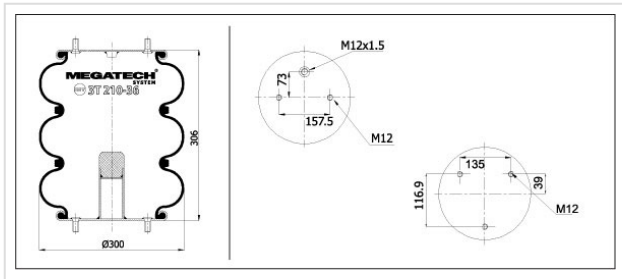

# 3T 210-36 MP0 Tripple Convoluted

## 3T 210-36 MP0

Tripple Convoluted

| VEHICLE  | OE            |
|----------|---------------|
| Gigant   | 88 1205       |
| Granning | 15821         |
| Weweler  | USN 5100 10DX |