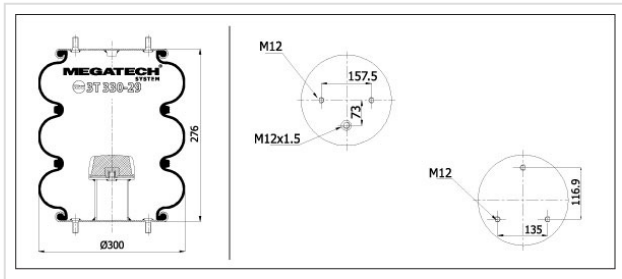

3T 330-29 MP0 Tripple Convoluted

3T 330-29 MP0

Tripple Convoluted

VEHICLE	OE
Granning	15823
Saf	3.228.1002.01
Granning	17017