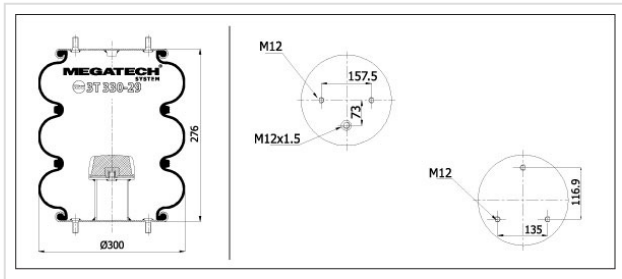

# 3T 330-29 MP0 Tripple Convoluted

## 3T 330-29 MP0

Tripple Convoluted

VEHICLE	OE
Granning	15823
Saf	3.228.1002.01
Granning	17017