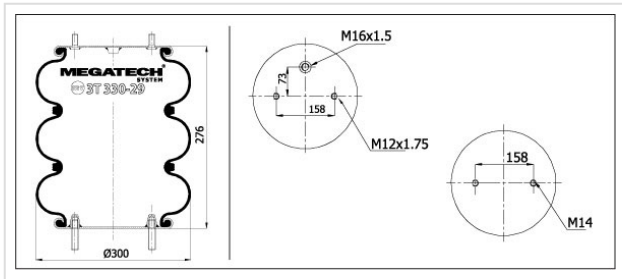

3T 330-29 MP0 Tripple Convoluted

3T 330-29 MP0

Tripple Convoluted

VEHICLE

OE

Granning

15822