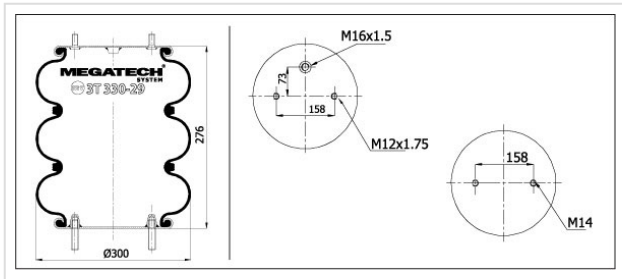

# 3T 330-29 MP0 Tripple Convoluted

## 3T 330-29 MP0

Tripple Convoluted

**VEHICLE**

**OE**

Granning

15822