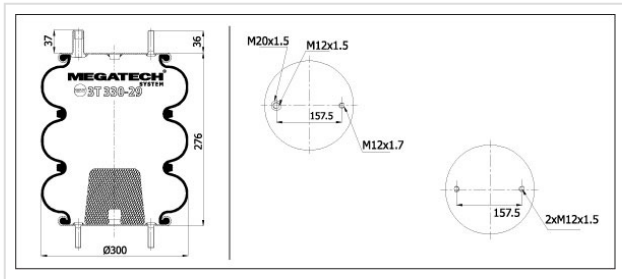

3T 330-29 MP0 Tripple Convoluted

3T 330-29 MP0

Tripple Convoluted

VEHICLE	OE
Granning	17017
Saf	3.228.1002.01
Granning	15673