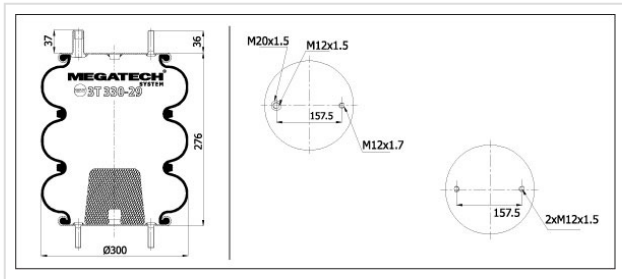

# 3T 330-29 MP0 Tripple Convoluted

## 3T 330-29 MP0

Tripple Convoluted

VEHICLE	OE
Granning	17017
Saf	3.228.1002.01
Granning	15673