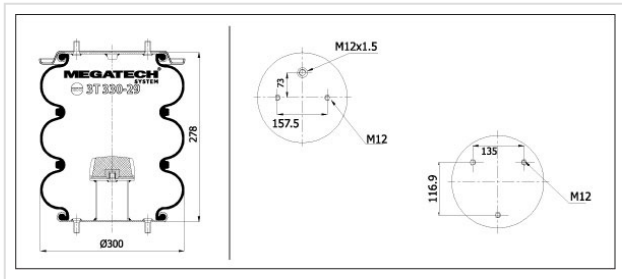

# 3T 330-29 MP0 Tripple Convoluted

## 3T 330-29 MP0

Tripple Convoluted

**VEHICLE**

**OE**

Granning

15830