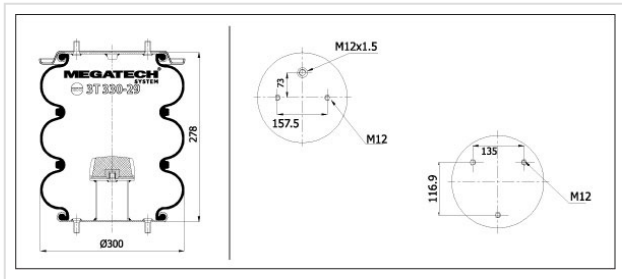

3T 330-29 MP0 Tripple Convoluted

3T 330-29 MP0

Tripple Convoluted

VEHICLE

OE

Granning

15830