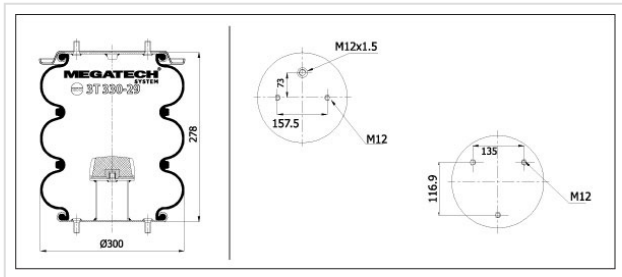

# 3T 330-29 MP0 Tripple Convoluted

## 3T 330-29 MP0

Tripple Convoluted

**VEHICLE**

**OE**

Granning

15830