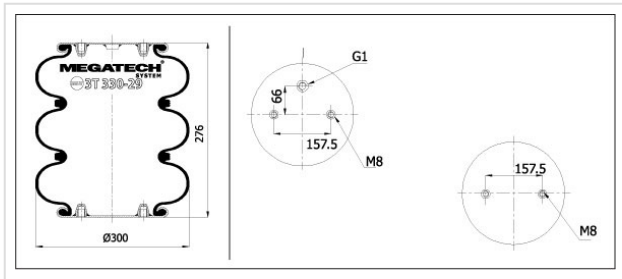

3T 330-29 MP0 Tripple Convoluted

3T 330-29 MP0

Tripple Convoluted

VEHICLE

OE

Granning

17015