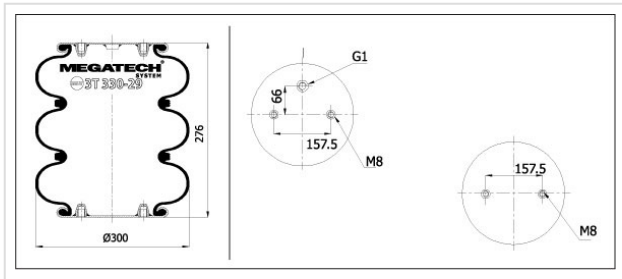

# 3T 330-29 MP0 Tripple Convoluted

## 3T 330-29 MP0

Tripple Convoluted

**VEHICLE**

**OE**

Granning

17015