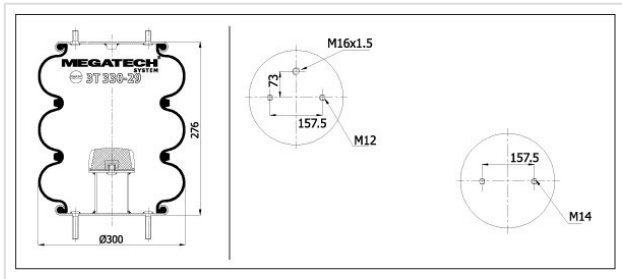

3T 330-29 MP0 Tripple Convoluted

3T 330-29 MP0

Tripple Convoluted

VEHICLE

OE

Granning

15829

Weweler