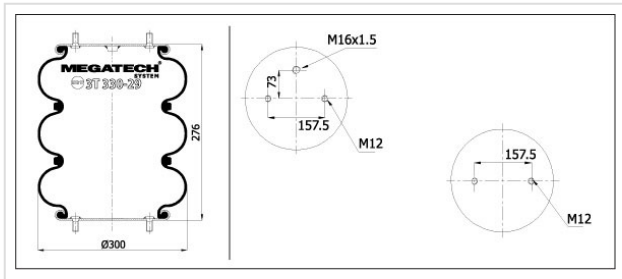

3T 330-29 MP0 Tripple Convoluted

3T 330-29 MP0

Tripple Convoluted

VEHICLE

OE

Granning

15830