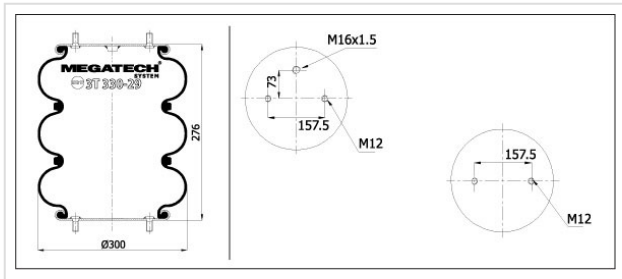

# 3T 330-29 MP0 Tripple Convoluted

## 3T 330-29 MP0

Tripple Convoluted

**VEHICLE**

**OE**

Granning

15830