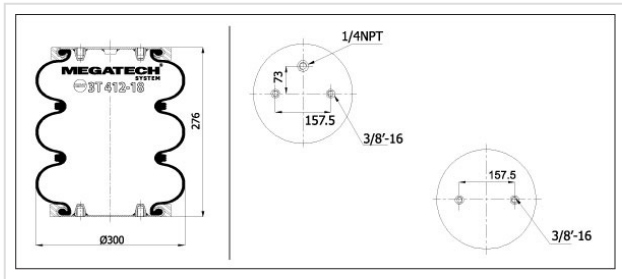

3T 412-18 MP0 Tripple Convoluted

3T 412-18 MP0

Tripple Convoluted

VEHICLE

OE

Granning

17015