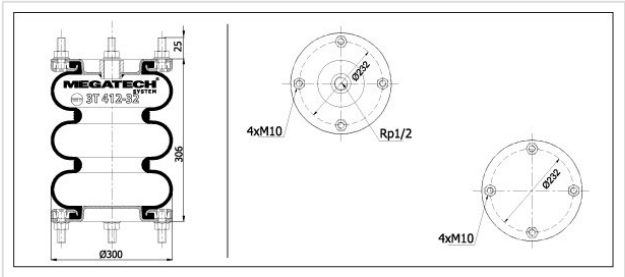

3T 412-32 1/2 Tripple Convoluted

3T 412-32 1/2

Tripple Convoluted

VEHICLE	OE
Granning	15809
Weweler	USN 5100 16D
Granning	15816
Gigant	881204