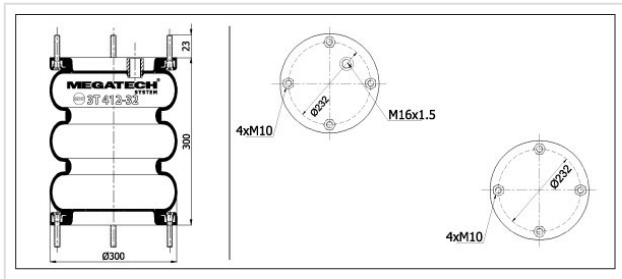

3T 412-32 MP0 Tripple Convoluted

3T 412-32 MP0

Tripple Convoluted

VEHICLE

Granning

Fruehauf

Granning

OE