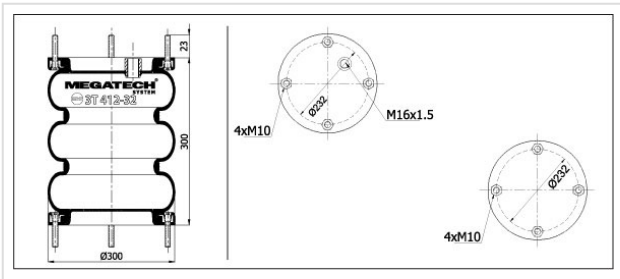

3T 412-32 MP0 Tripple Convoluted

3T 412-32 MP0

Tripple Convoluted

VEHICLE

Granning

Fruehauf

Granning

OE