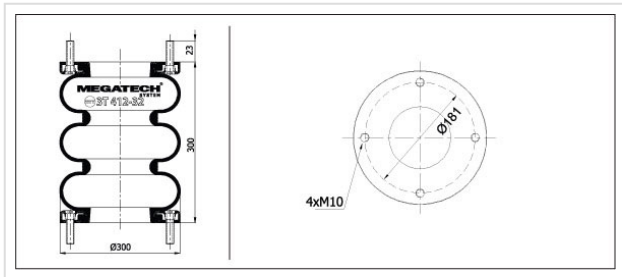

3T 412-32 MP0 Tripple Convoluted

3T 412-32 MP0

Tripple Convoluted

VEHICLE

OE

Granning

17017

Saf