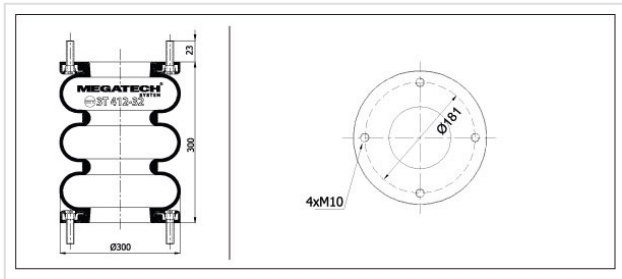

3T 412-32 MP0 Tripple Convoluted

3T 412-32 MP0

Tripple Convoluted

VEHICLE

OE

Granning

17017

Saf