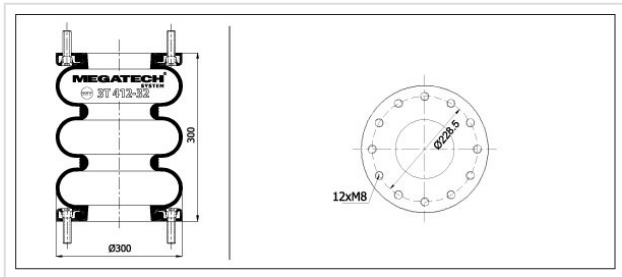

3T 412-32 MP0 Tripple Convoluted

3T 412-32 MP0

Tripple Convoluted

VEHICLE	OE
Gigant	881204
Granning	15816