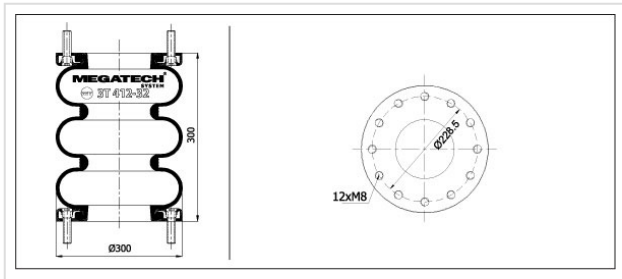

3T 412-32 MP0 Tripple Convoluted

3T 412-32 MP0

Tripple Convoluted

VEHICLE	OE
Gigant	881204
Granning	15816