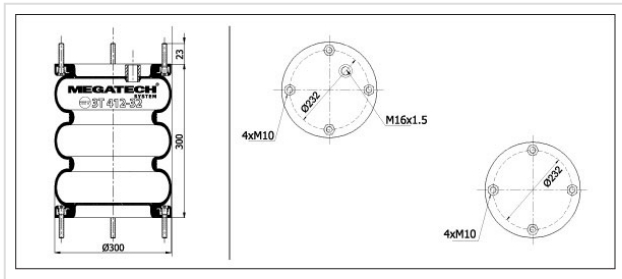

3T 412-32 MP0 Tripple Convoluted

3T 412-32 MP0

Tripple Convoluted

VEHICLE

OE

Fruehauf

M 002 297

Granning