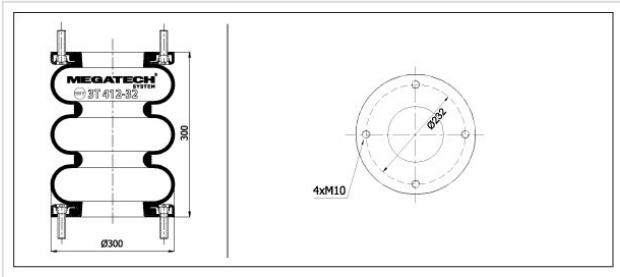

3T 412-32 MP0 Tripple Convoluted

3T 412-32 MP0

Tripple Convoluted

VEHICLE

OE

Granning

15818