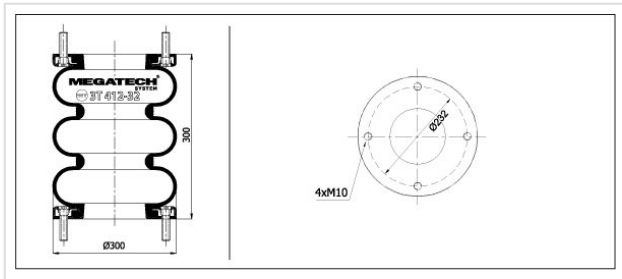

3T 412-32 MP0 Tripple Convoluted

3T 412-32 MP0

Tripple Convoluted

VEHICLE

OE

Granning

15818