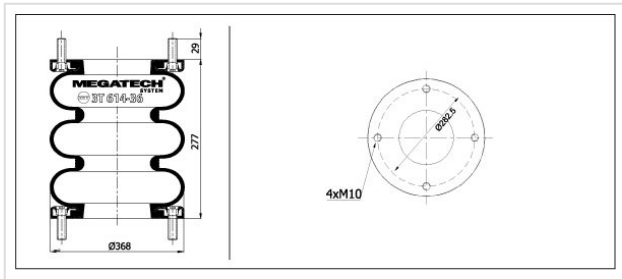

3T 614-36 MP0 Tripple Convoluted

3T 614-36 MP0

Tripple Convoluted

VEHICLE

Fruehauf

OE

VFA 2520-1