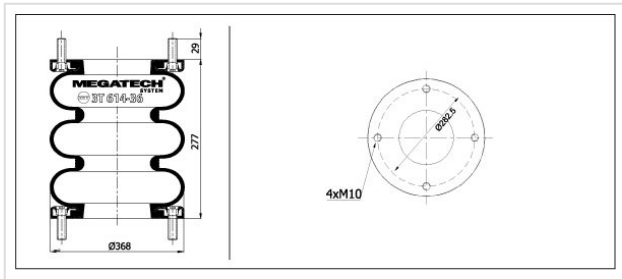

3T 614-36 MP0 Tripple Convoluted

3T 614-36 MP0

Tripple Convoluted

VEHICLE

OE

Fruehauf

VFA 2520-1