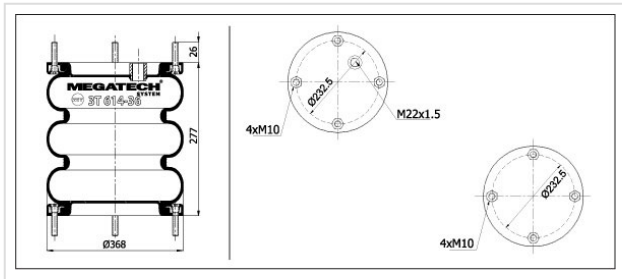

3T 614-36 MP0 Tripple Convoluted

3T 614-36 MP0

Tripple Convoluted

VEHICLE

OE

Granning

15824

Weweler