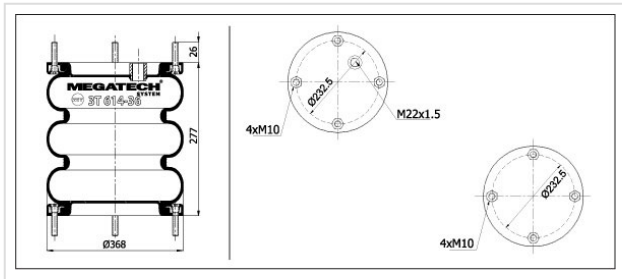

3T 614-36 MP0 Tripple Convoluted

3T 614-36 MP0

Tripple Convoluted

VEHICLE	OE
Granning	15824
Weweler	USN 5100 18 KD
Fruehauf	VFA 2520-1