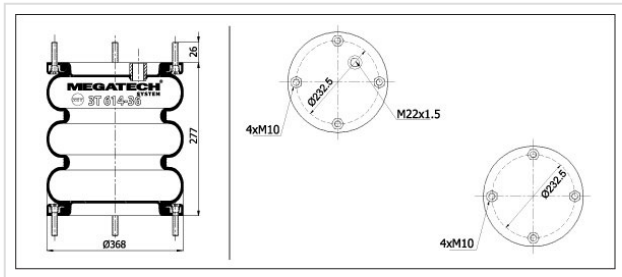

3T 614-36 MP0 Tripple Convoluted

3T 614-36 MP0

Tripple Convoluted

VEHICLE

OE

Granning

15824

Weweler