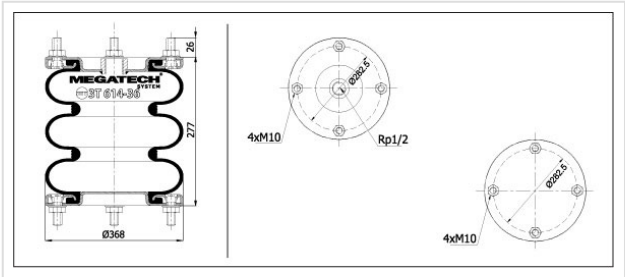

# 3T 614-36 1/2 Tripple Convoluted

## 3T 614-36 1/2

### Tripple Convoluted

VEHICLE	OE
Granning	15827
Granning	15824
Weweler	USN 5100 18 KD