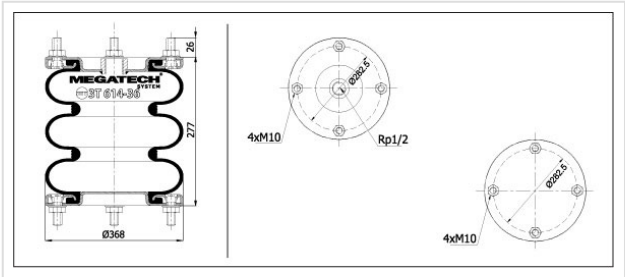

3T 614-36 1/2 Tripple Convoluted

3T 614-36 1/2

Tripple Convoluted

VEHICLE	OE
Granning	15827
Granning	15824
Weweler	USN 5100 18 KD