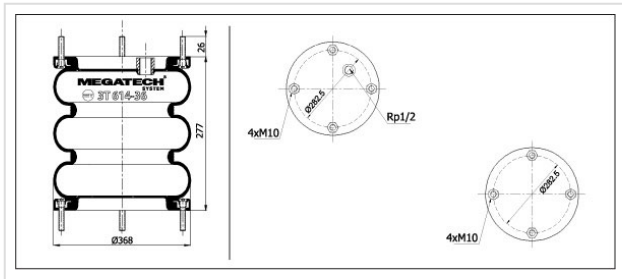

3T 614-36 MP0 Tripple Convoluted

3T 614-36 MP0

Tripple Convoluted

VEHICLE

OE

Granning

15827