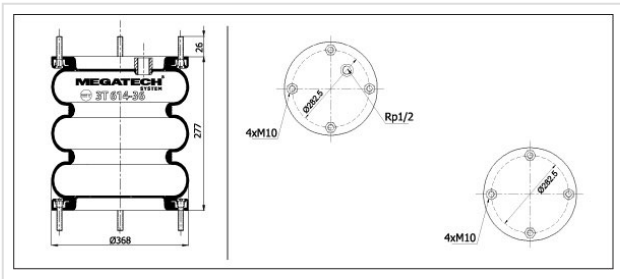

3T 614-36 MP0 Tripple Convoluted

3T 614-36 MP0

Tripple Convoluted

VEHICLE

OE

Granning

15827