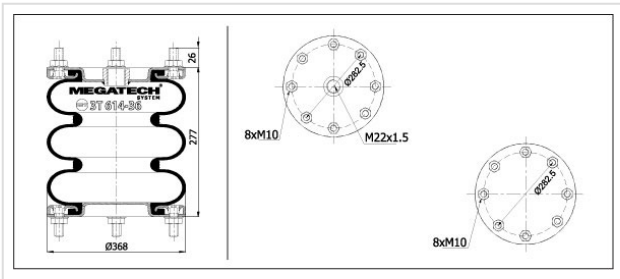

3T 614-36 MP0 Tripple Convoluted

3T 614-36 MP0

Tripple Convoluted

VEHICLE

OE

Granning

15832