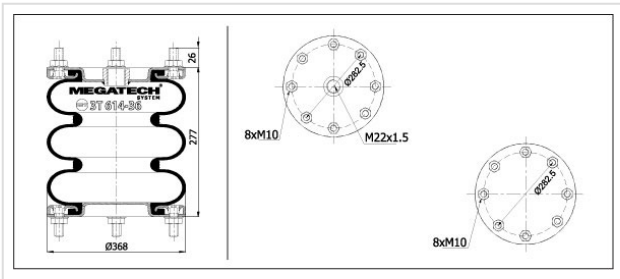

# 3T 614-36 MP0 Tripple Convoluted

## 3T 614-36 MP0

Tripple Convoluted

**VEHICLE**

**OE**

Granning

15832