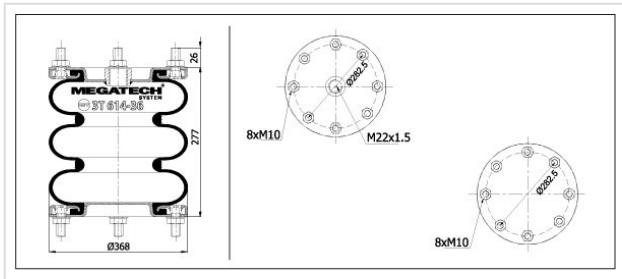

# 3T 614-36 MP0 Tripple Convoluted

## 3T 614-36 MP0

Tripple Convoluted

**VEHICLE**

**OE**

Granning

15832