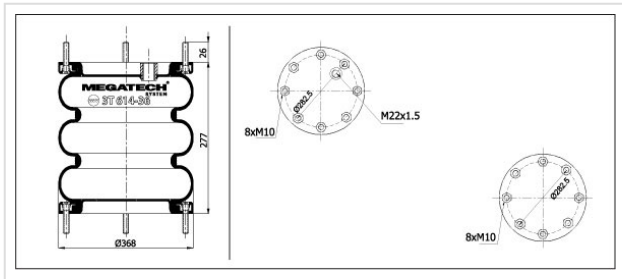

3T 614-36 MP0 Tripple Convoluted

3T 614-36 MP0

Tripple Convoluted

VEHICLE

OE

Granning

15833