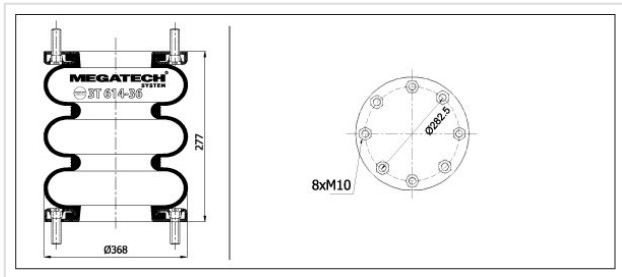

3T 614-36 MP0 Tripple Convoluted

3T 614-36 MP0

Tripple Convoluted

VEHICLE	OE
Hendrickson	C20127
Triangle	8434
E.R.F	139855-0