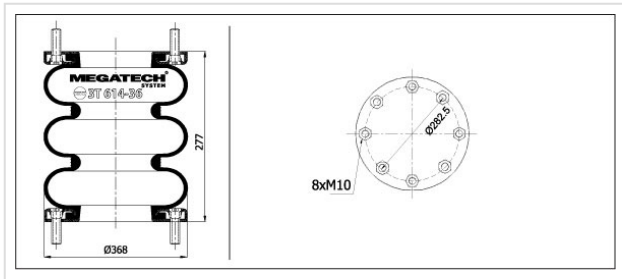

# 3T 614-36 MP0 Tripple Convoluted

## 3T 614-36 MP0

Tripple Convoluted

VEHICLE	OE
Hendrickson	C20127
Triangle	8434
E.R.F	139855-0