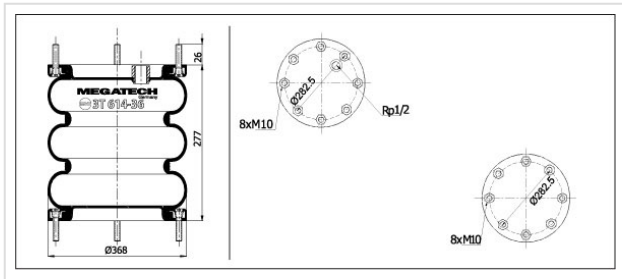

3T 614-36 MP0 Tripple Convoluted

3T 614-36 MP0

Tripple Convoluted

VEHICLE	OE
IRIS	5001843640
Volvo	1075366