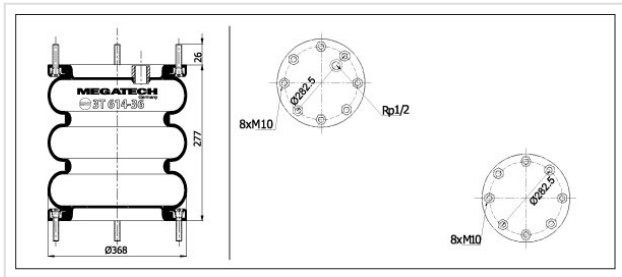

3T 614-36 MP0 Tripple Convoluted

3T 614-36 MP0

Tripple Convoluted

| VEHICLE | OE |
|---------|------------|
| IRIS | 5001843640 |
| Volvo | 1075366 |