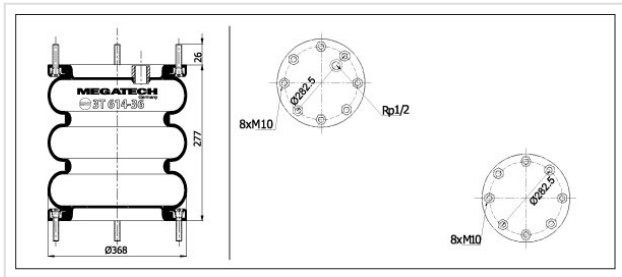

3T 614-36 MP0 Tripple Convoluted

3T 614-36 MP0

Tripple Convoluted

VEHICLE

OE

IRIS

5001843640

Volvo