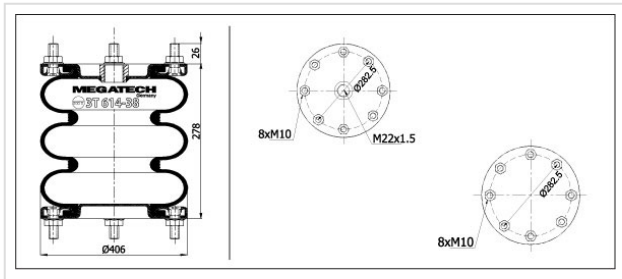

3T 614-38 MP0 Tripple Convoluted

3T 614-38 MP0

Tripple Convoluted

VEHICLE

OE

SCANIA S
.BUSSAR

492678

SCANIA S
.BUSSAR