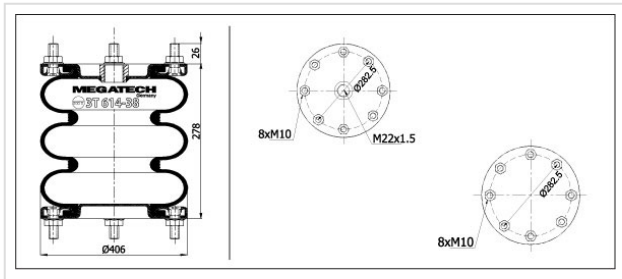

3T 614-38 MP0 Tripple Convoluted

3T 614-38 MP0

Tripple Convoluted

VEHICLE	OE
SCANIA S .BUSSAR	492678
SCANIA S .BUSSAR	1440306