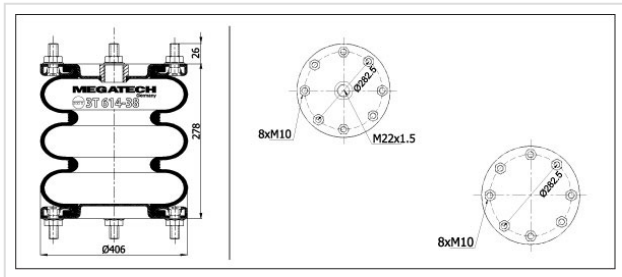

3T 614-38 MP0 Tripple Convoluted

3T 614-38 MP0

Tripple Convoluted

VEHICLE	OE
SCANIA S .BUSSAR	492678
SCANIA S .BUSSAR	1440306