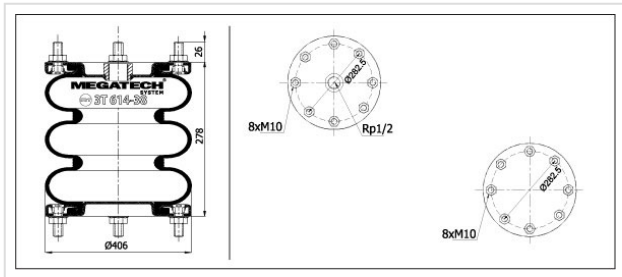

3T 614-38 MP0 Tripple Convoluted

3T 614-38 MP0

Tripple Convoluted

VEHICLE

OE

Renault

5.010.294.252

Scania