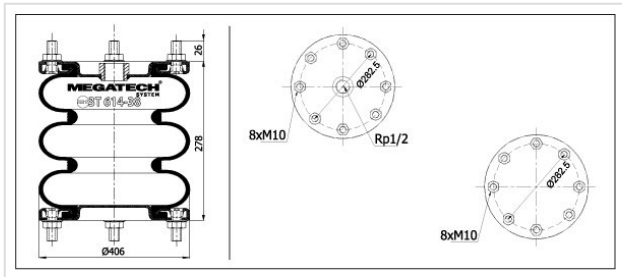

3T 614-38 MP0 Tripple Convoluted

3T 614-38 MP0

Tripple Convoluted

VEHICLE	OE
Mercedes	A 942 320 22 21
Mercedes	A 942 320 23 21
Granning	15832