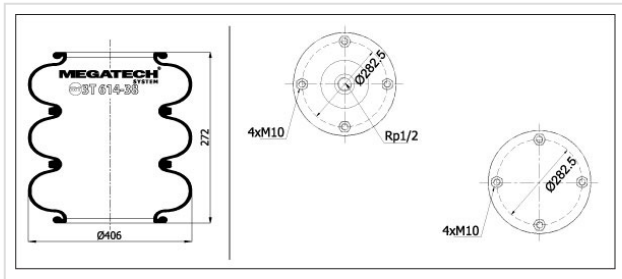

3T 614-38 M H Tripple Convoluted

3T 614-38 M H

Tripple Convoluted

VEHICLE	OE
Mercedes	9423202221P2
Granning	15833