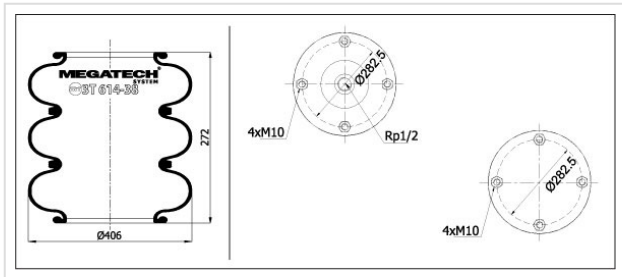

# 3T 614-38 M H Tripple Convoluted

## 3T 614-38 M H

Tripple Convoluted

VEHICLE	OE
Mercedes	9423202221P2
Granning	15833