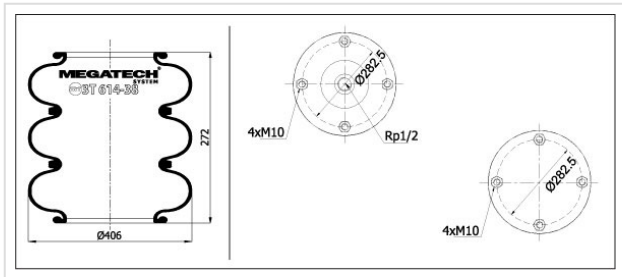

3T 614-38 M H Tripple Convoluted

3T 614-38 M H

Tripple Convoluted

VEHICLE

OE

Mercedes

9423202221P2

Granning