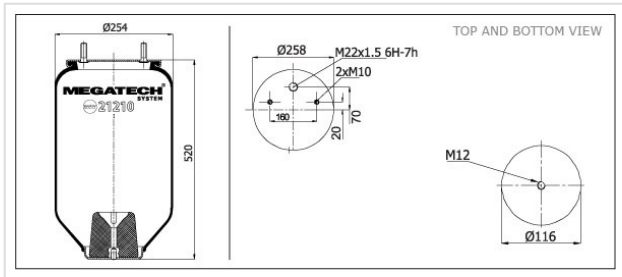

21210 P Air Spring With Top Plate

21210 P

Air Spring With Top Plate

VEHICLE

Mercedes

OE

A 974 320 00 21