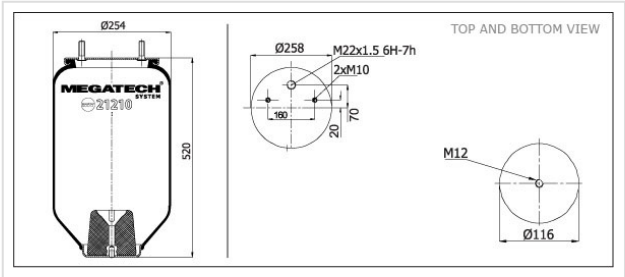

21210 P Air Spring With Top Plate

21210 P

Air Spring With Top Plate

VEHICLE

Mercedes

OE

A 974 320 00 21