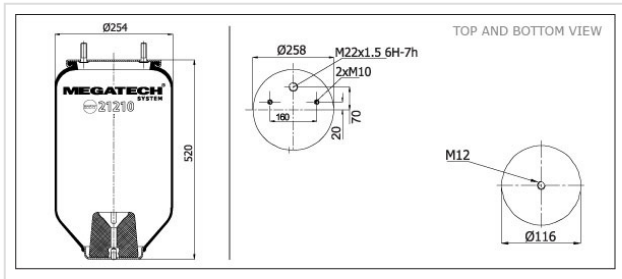

21210 P Air Spring With Top Plate

21210 P

Air Spring With Top Plate

VEHICLE

Mercedes

OE

A 974 320 00 21