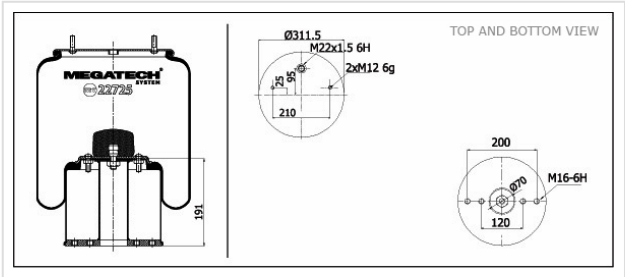

22725 K01 Air Spring With Metal Piston

22725 K01

Air Spring With Metal Piston

VEHICLE

Mercedes

OE

A 942 320 7221