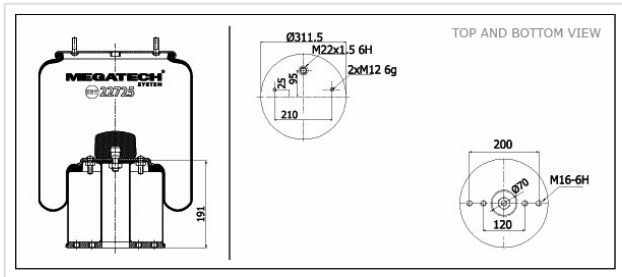

22725 K01 Air Spring With Metal Piston

22725 K01

Air Spring With Metal Piston

VEHICLE

Mercedes

OE

A 942 320 7221