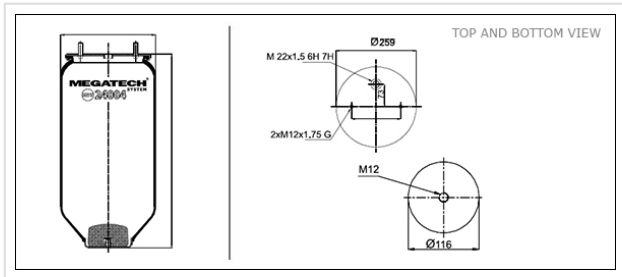

24004 P05 Air Spring With Top Plate

24004 P05

Air Spring With Top Plate

VEHICLE

OE

Mercedes

942 320 06 21

Mercedes