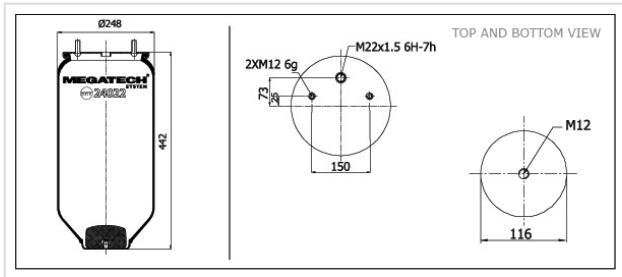

24022 P05 Air Spring With Top Plate

24022 P05

Air Spring With Top Plate

VEHICLE

OE

Mercedes

942 320 07 21

Mercedes