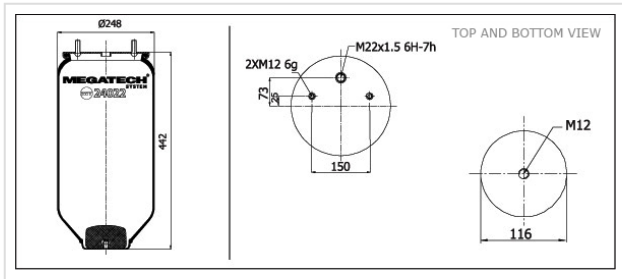

24022 P05 Air Spring With Top Plate

24022 P05

Air Spring With Top Plate

VEHICLE

OE

Mercedes

942 320 07 21

Mercedes