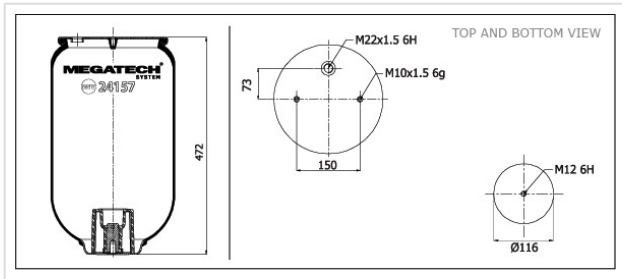

# 24157 P06 Air Spring With Top Plate

## 24157 P06

Air Spring With Top Plate

**VEHICLE**

**OE**

Schmitz

751 065